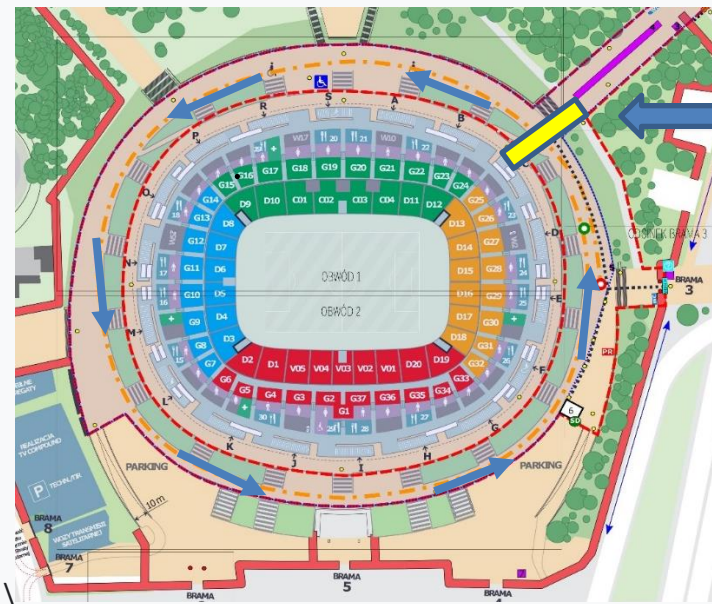

21.04 and 22.04 – 15.00 – 21.00h

PGE Stadion Narodowy – Gate 2

23.04 – 7.00- 19.00h

Website: www.korzeniowski.pl

Competition venue

The Race Walking competition will take place on the course situated at the PGE Stadion Narodowy
The course has official World Athletic certification confirmed 12.11.2022 and valid until 31.12.2027
Length of the loop is 1015,5, elevation 0 m/km, surface- asphalt

Finish point and
main access for
the public
participation-
Gate 2

Athletes- distances and categories

The event is open to all race walkers: licence holders of the PZLA and international athletes by following age categories and distances :